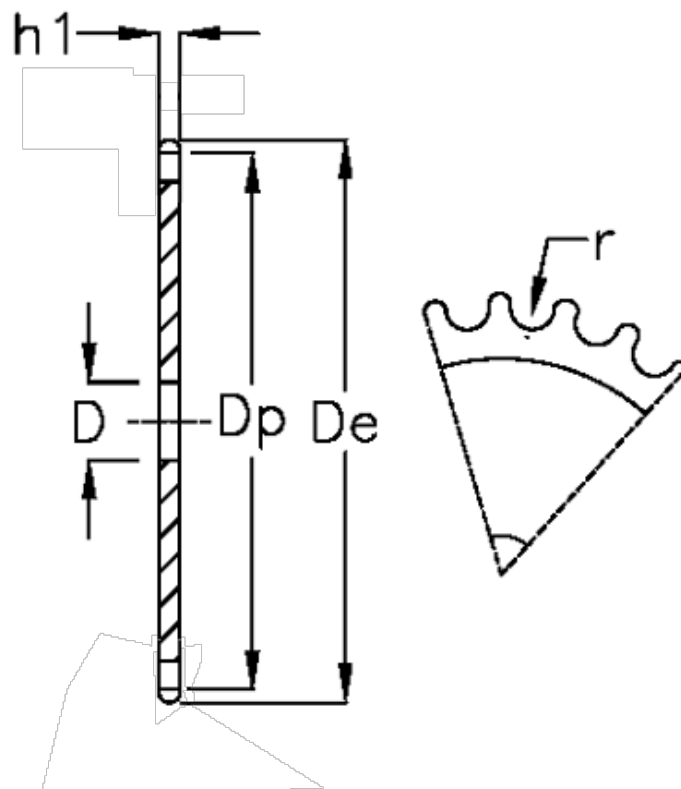

Article number: 616021003046

Description: Plate wheel 06 B-1 Z=46 simplex

## Measures

C	= 1
D	= 16
De	= 143.7
Dp	= 139.58
For chain size	= 3/8 x 7/32
For chain type	= 06 B-1
h1	= 5.3
Number of teeth	= 46

r = 6.35